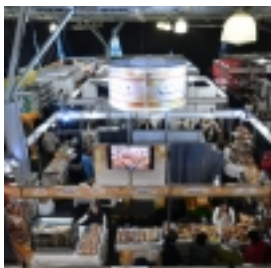

02/03/2025 Events

The National Exhibition “Made in Moldova” took place from January 29 to February 2, 2025, at the IEC “Moldexpo”. The 22-nd edition entitled “At Home! Authentic! Native!” was organized by the Chamber of Commerce and Industry of the Republic of Moldova (CCI of the Republic of Moldova), under the patronage of the Government of the Republic of Moldova, with the aim of supporting local producers, promoting competitive products on the domestic and foreign markets, attracting investments, and intensifying public-private dialogue.

The inauguration ceremony brought together high-ranking officials and representatives of the business environment from the country and abroad, highlighting the importance of the event for the national economy and the development of international trade relations.

Organized under the concept of promoting the local product by connecting it with national trade networks, the National Exhibition “Made in Moldova” brought a significant increase in the participation of new companies, bringing together over 350 exhibitors.

The State Agency on Intellectual Property participated this year in the National Exhibition “Made in Moldova” with an information stand. AGEPI specialists offered free consultations on the registration of intellectual property objects, distributed promotional materials in the field to both exhibitors and visitors, promoted the International Specialized Exhibition “INFOINVENT” to be held in November 2025, as well as the Contest in the Field of Intellectual Property for Young People.